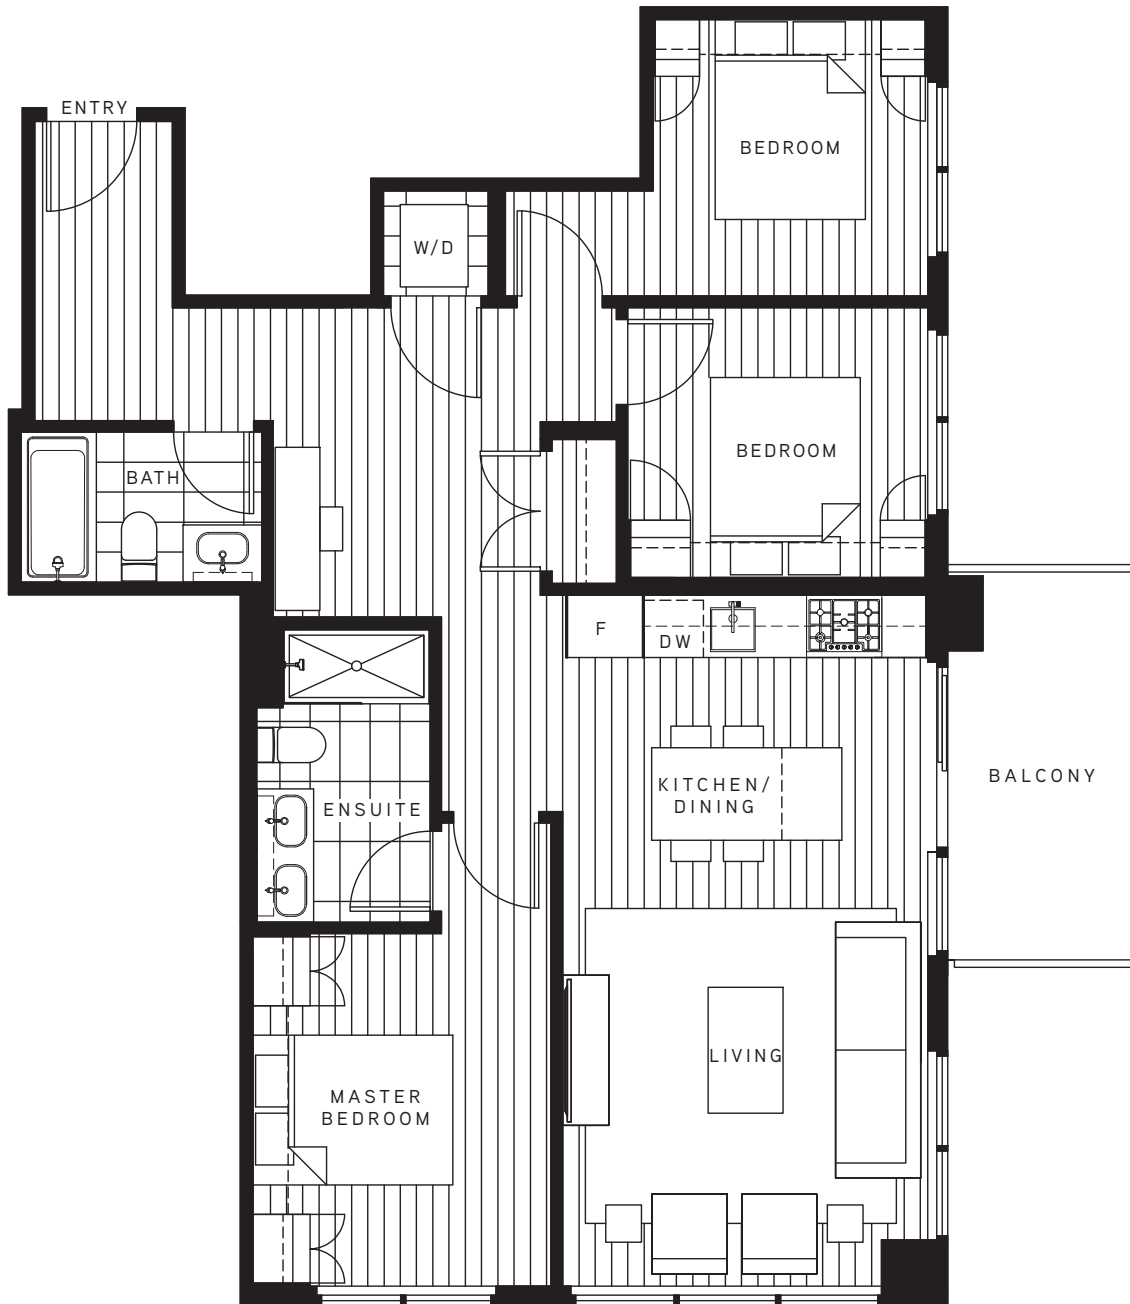

MAYWOOD

ON THE PARK

PLAN G
3 BEDROOM
TOTAL: 1,112 sf
INDOOR: 1,039 sf
OUTDOOR: 73 sf

LEVEL 30

LEVEL 4-29

NORTH
LEVEL 3