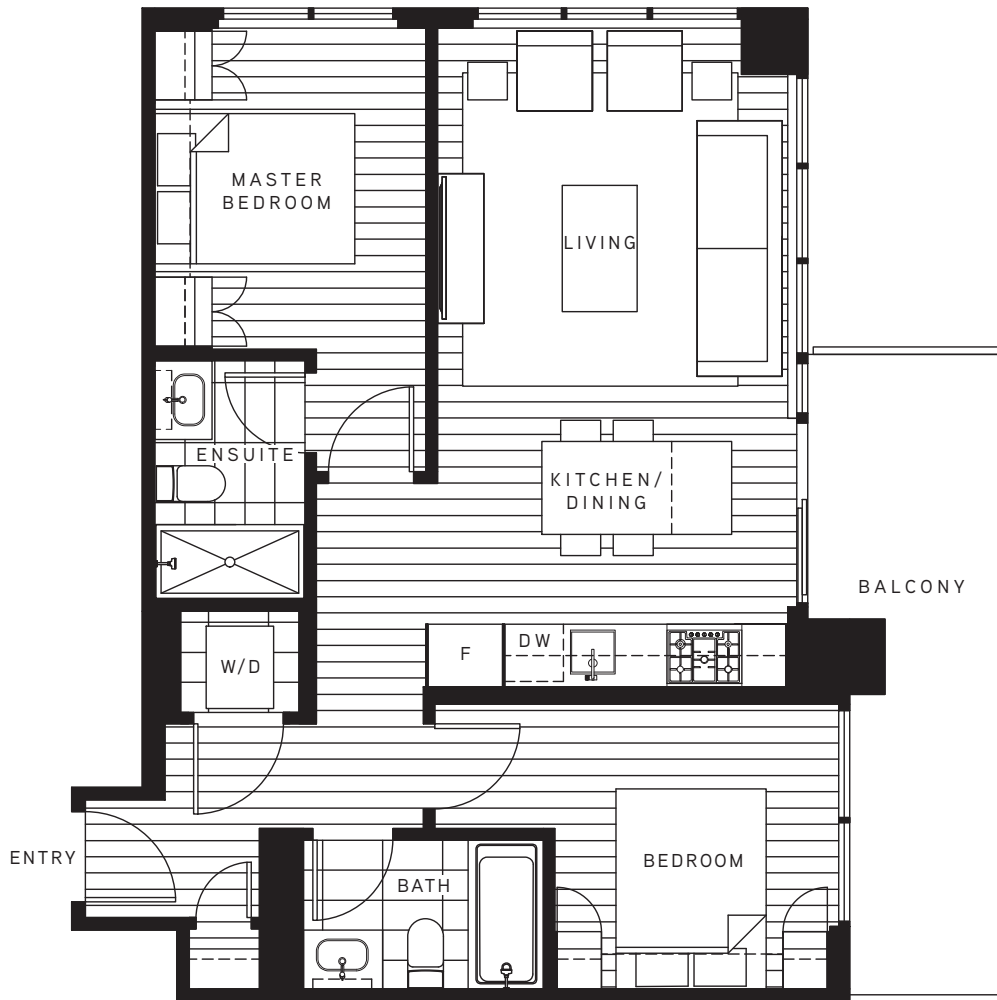

MAYWOOD

ON THE PARK

PLAN E
2 BEDROOM
TOTAL: 867 sf
INDOOR: 753 sf
OUTDOOR: 114 sf

LEVEL 30

NORTH LEVEL 4-29