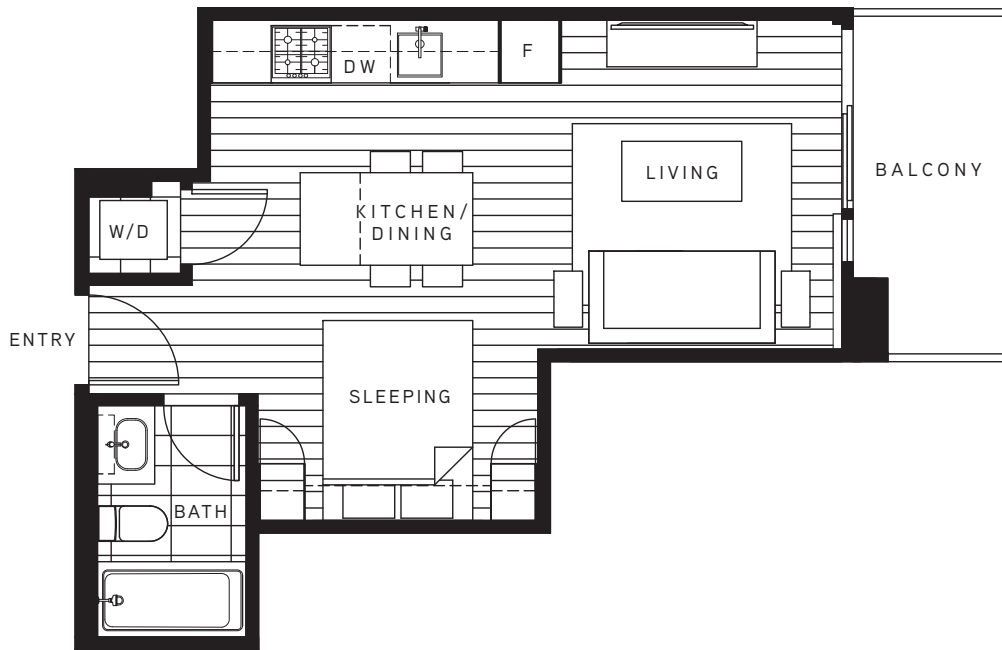

PLAN A STUDIO

TOTAL: 445 sf
INDOOR: 393 sf
OUTDOOR: 52 sf

MAYWOOD

ON THE PARK

LEVEL 30

NORTH LEVEL 4-29