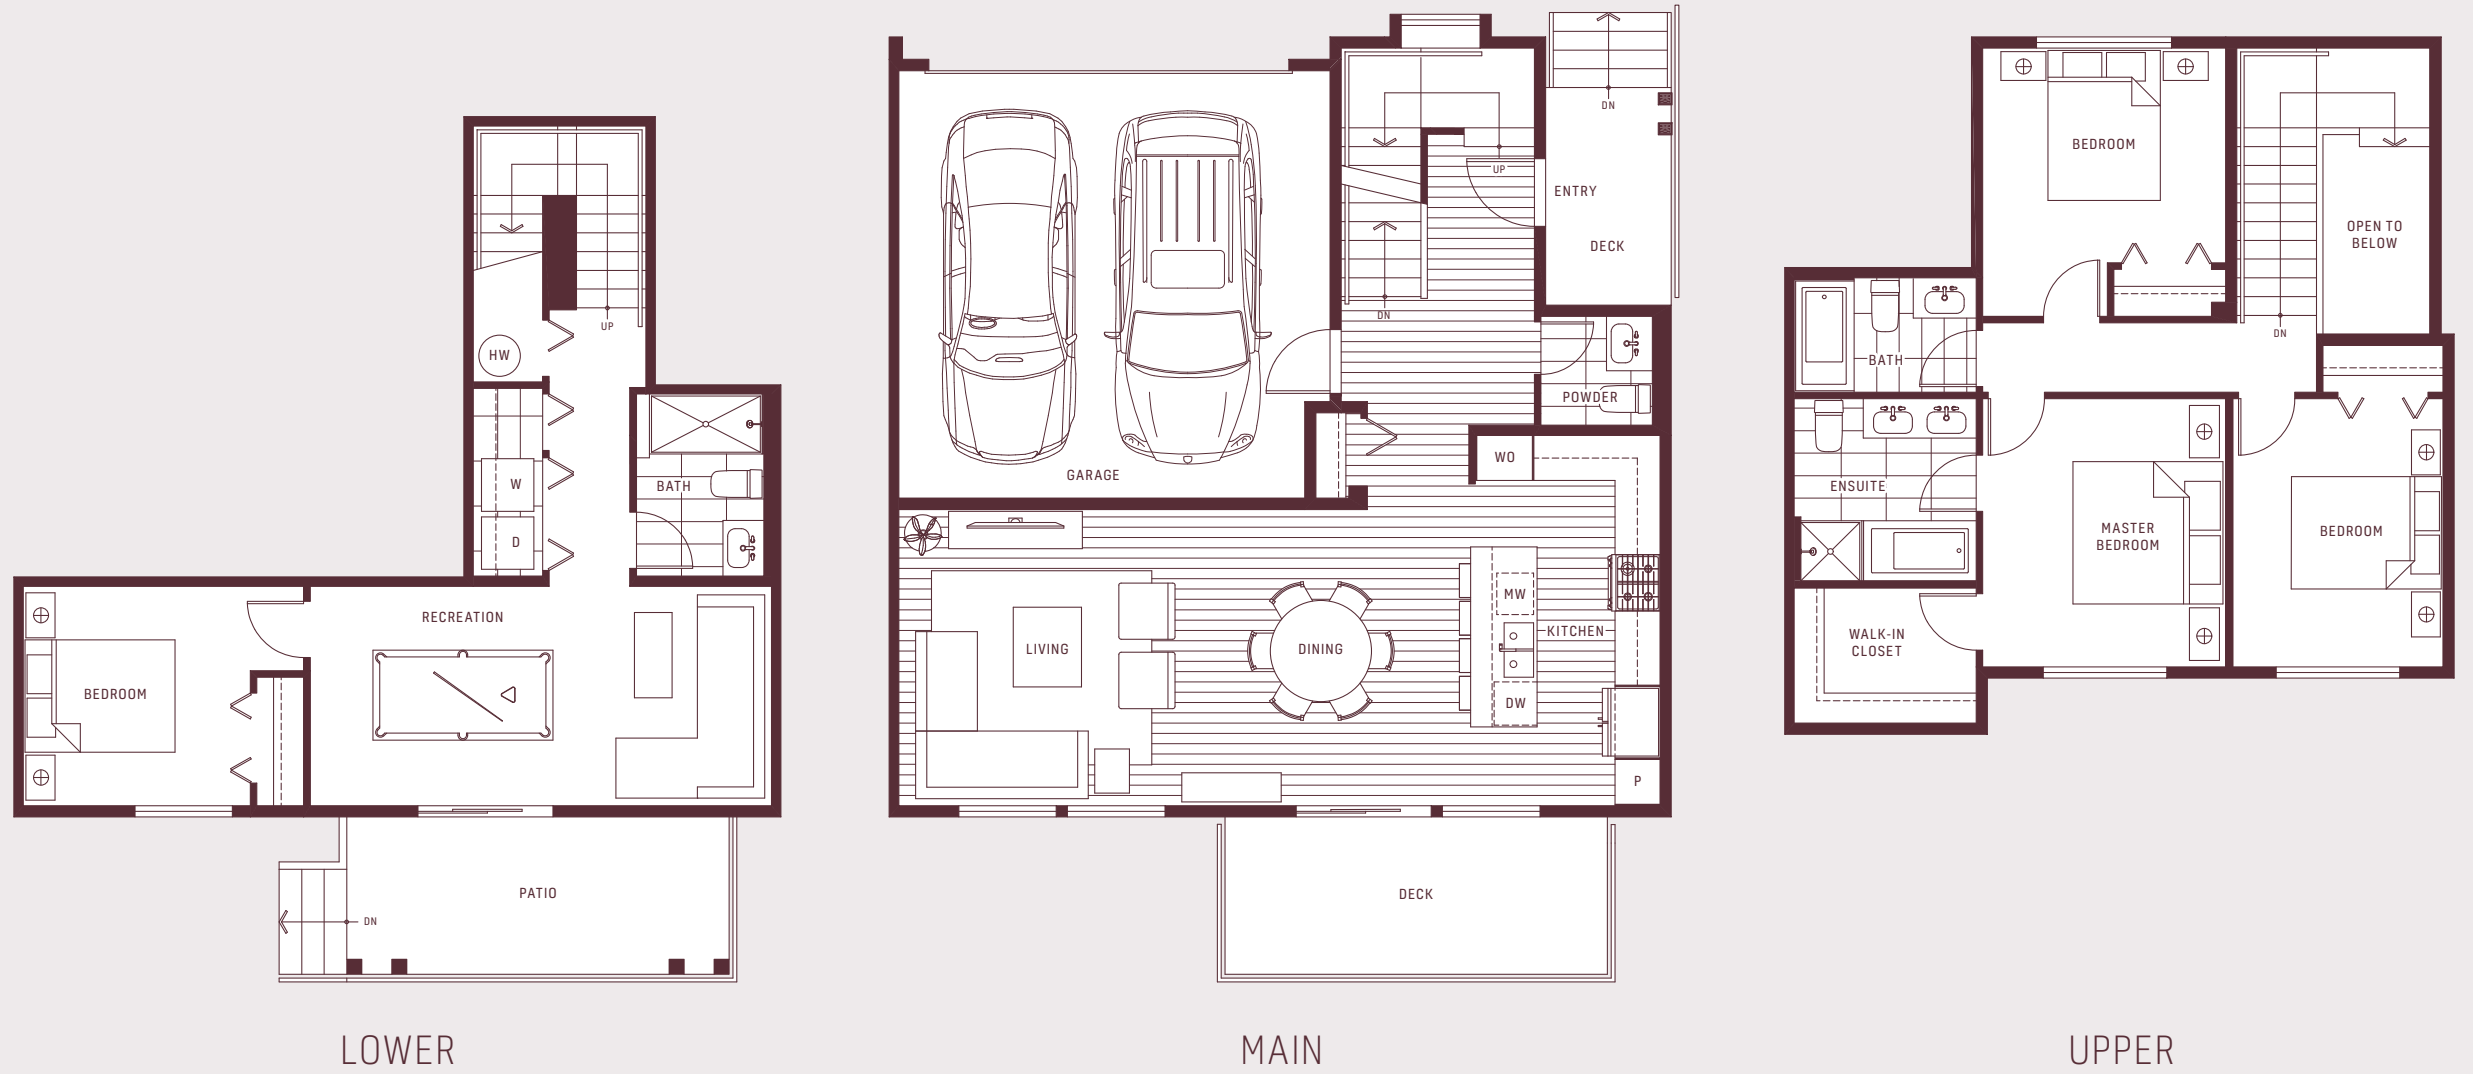

Aalto

townhomes

PLAN D2_{ALT}

4 BEDROOM
3.5 BATH + REC

**4 BEDROOM
3.5 BATH + REC**

INTERIOR
2,096 SQ.FT.

DECK & PATIO
238 SQ.FT.

TOTAL
2,334 SQ.FT.

D²
ALT