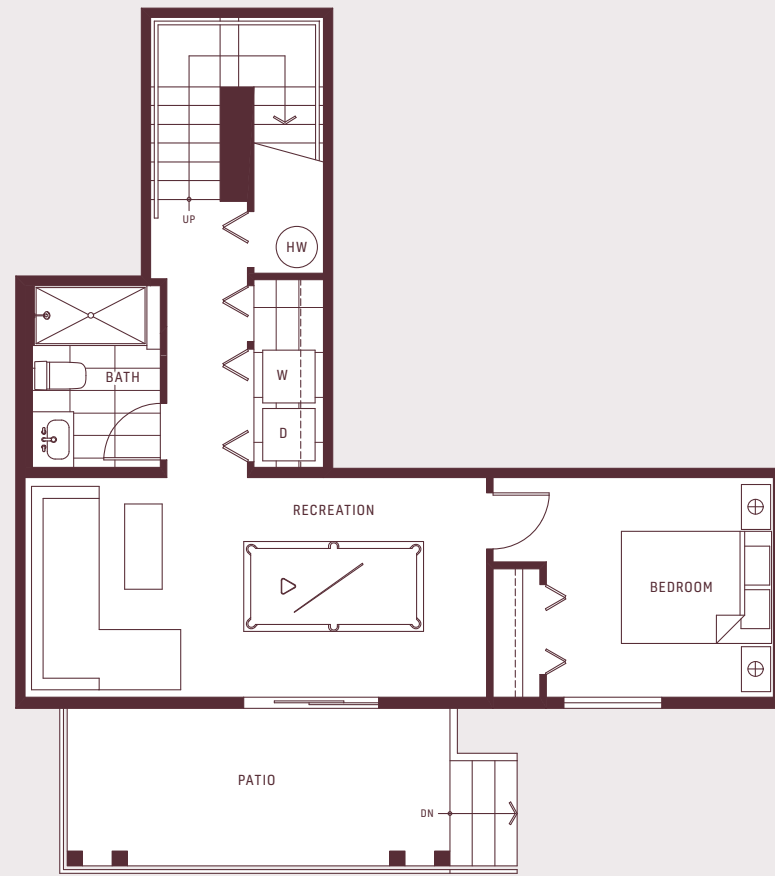

## PLAN D2

4 BEDROOM  
3.5 BATH + REC

**4 BEDROOM  
3.5 BATH + REC**

INTERIOR  
2,096 SQ.FT.

DECK & PATIO  
238 SQ.FT.

TOTAL  
2,334 SQ.FT.

**D 2**