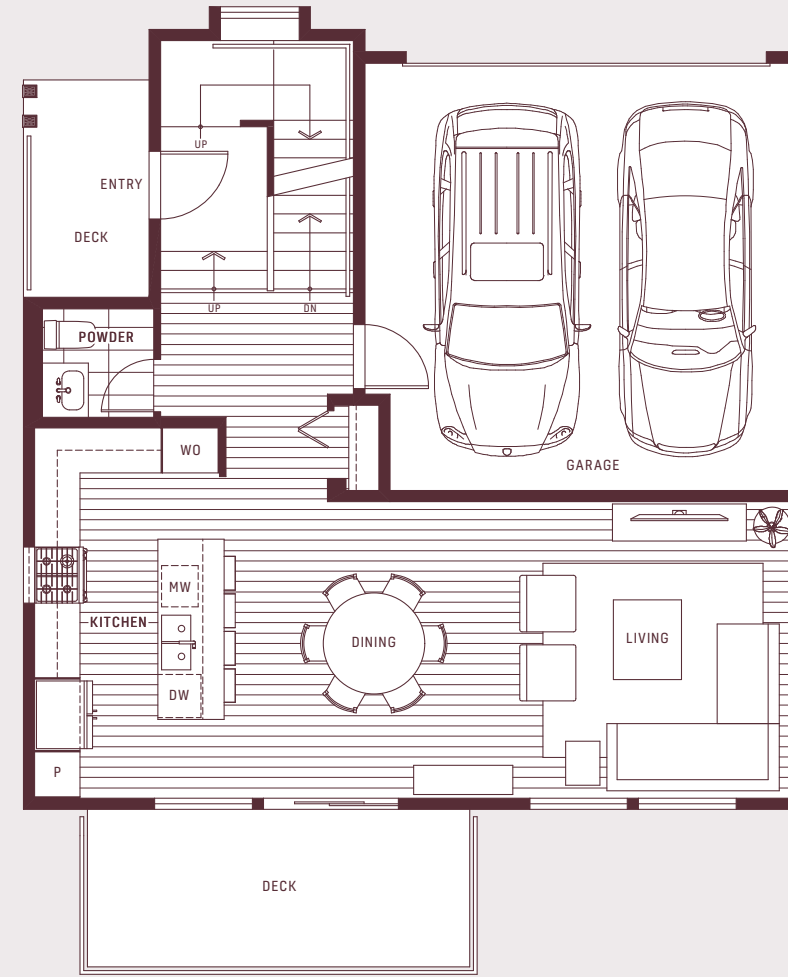

## PLAN D2

4 BEDROOM  
3.5 BATH + REC

**4 BEDROOM  
3.5 BATH + REC**

INTERIOR  
2,096 SQ.FT.

DECK & PATIO  
238 SQ.FT.

TOTAL  
2,334 SQ.FT.

**D 2**