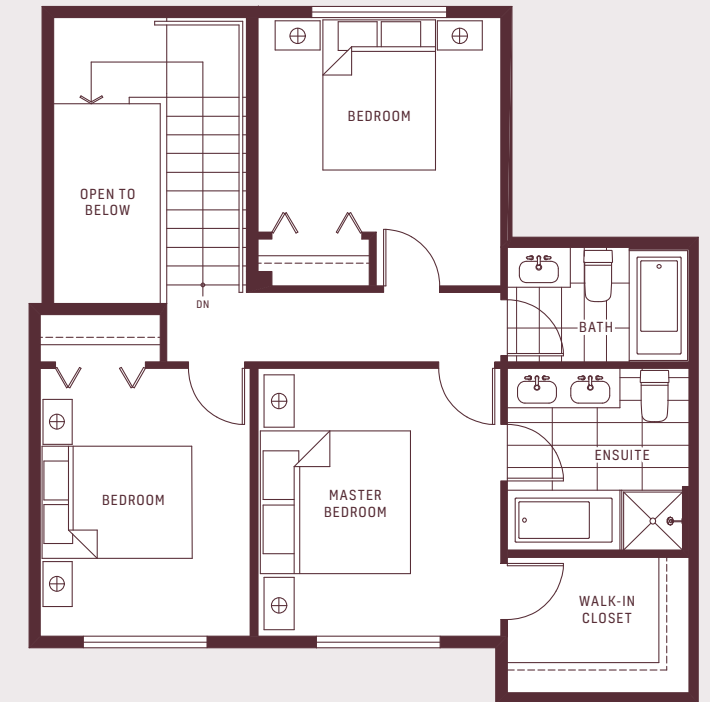

## PLAN D2

4 BEDROOM  
3.5 BATH + REC

**4 BEDROOM  
3.5 BATH + REC**

INTERIOR  
2,096 SQ.FT.

DECK & PATIO  
238 SQ.FT.

TOTAL  
2,334 SQ.FT.

**D 2**