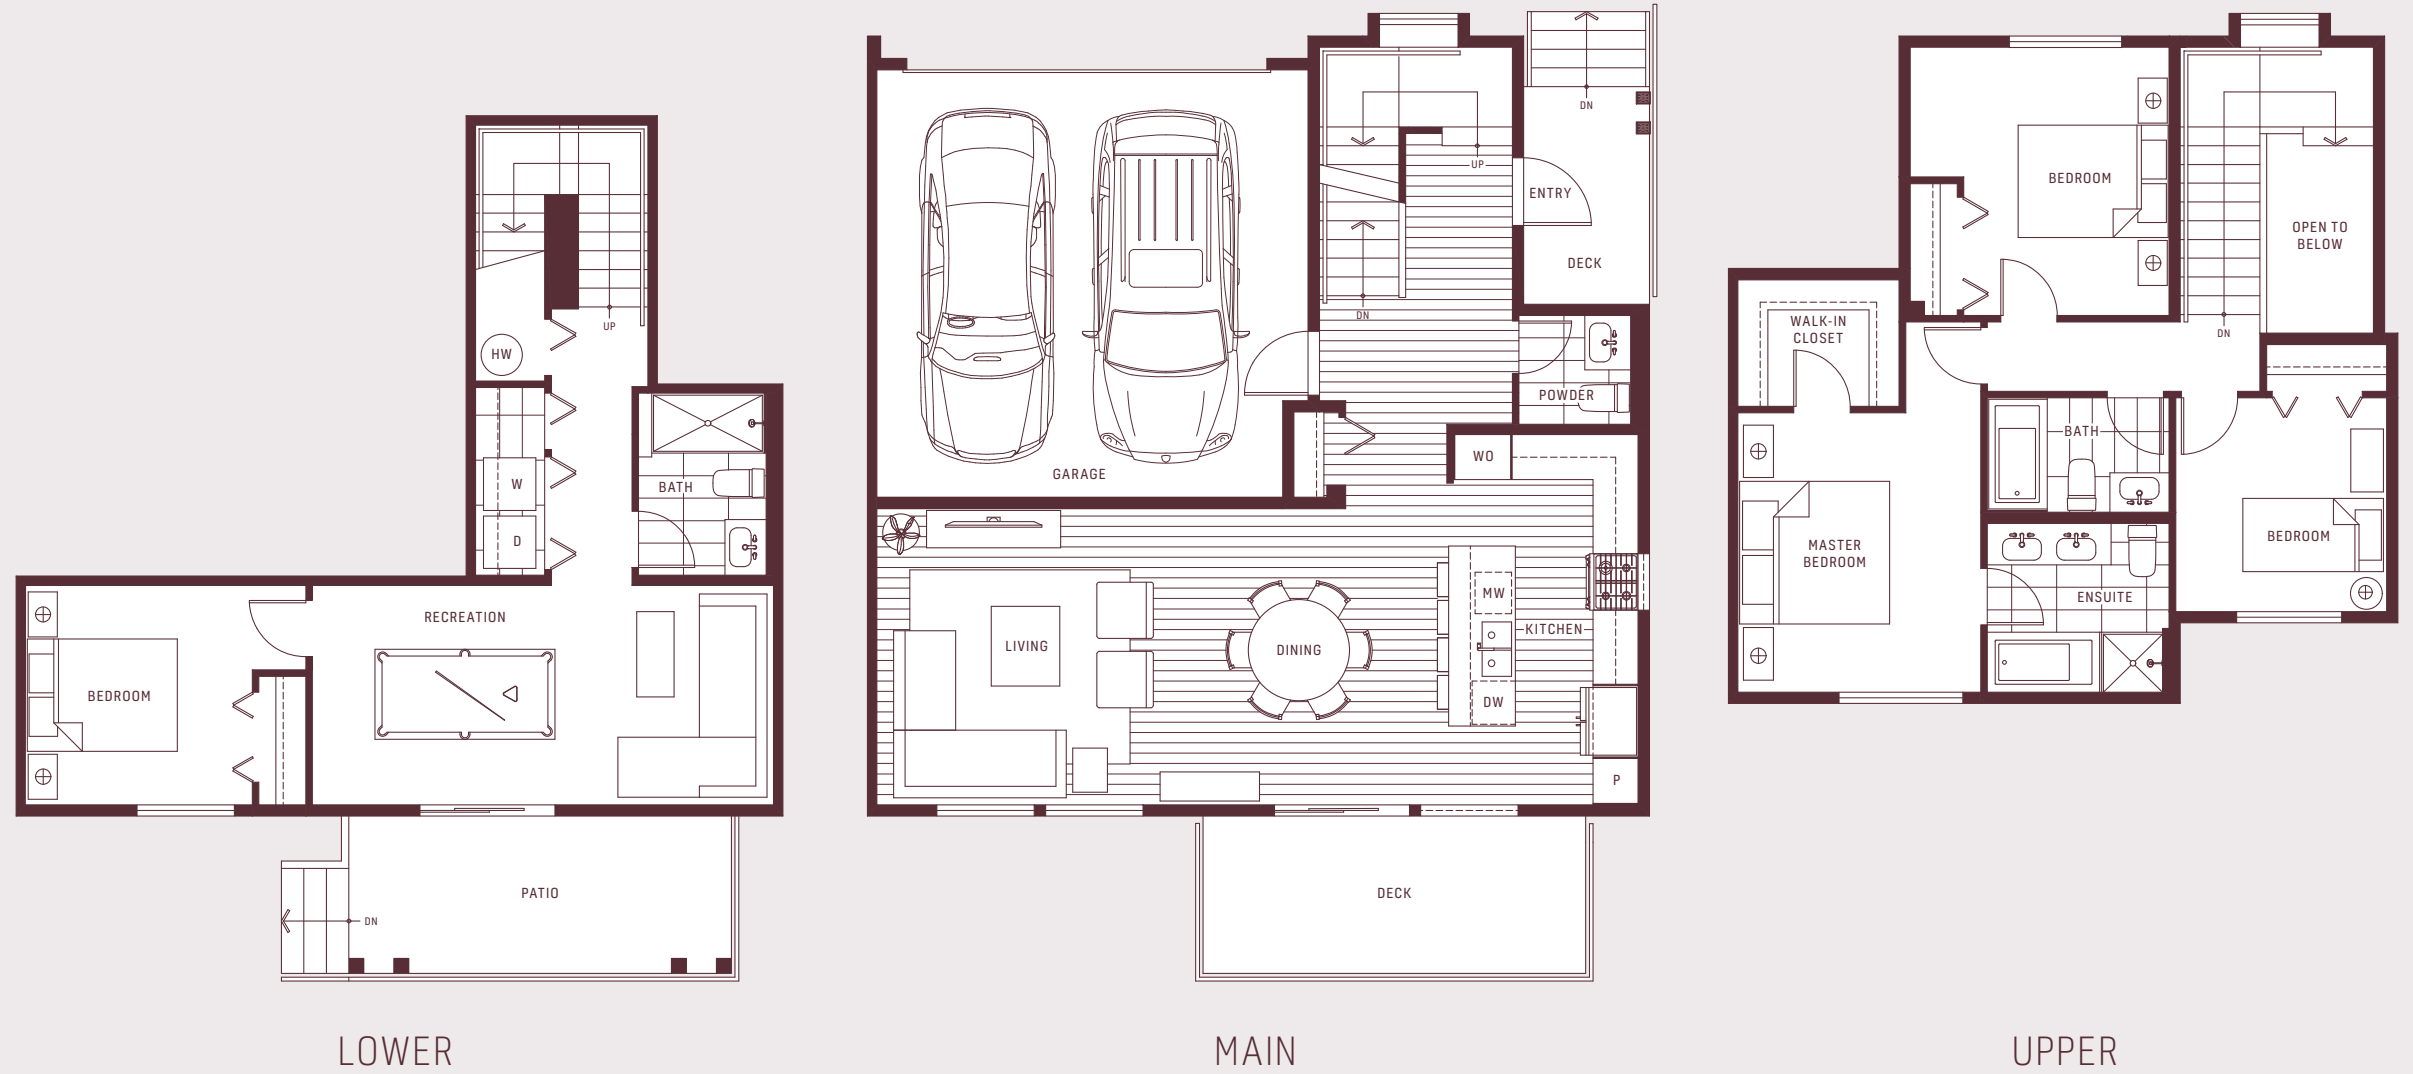

Aalto

townhomes

PLAN D1_{ALT}

4 BEDROOM
3.5 BATH + REC

**4 BEDROOM
3.5 BATH + REC**

INTERIOR
2,084 SQ.FT.

DECK & PATIO
289 SQ.FT.

TOTAL
2,373 SQ.FT.

D1
ALT