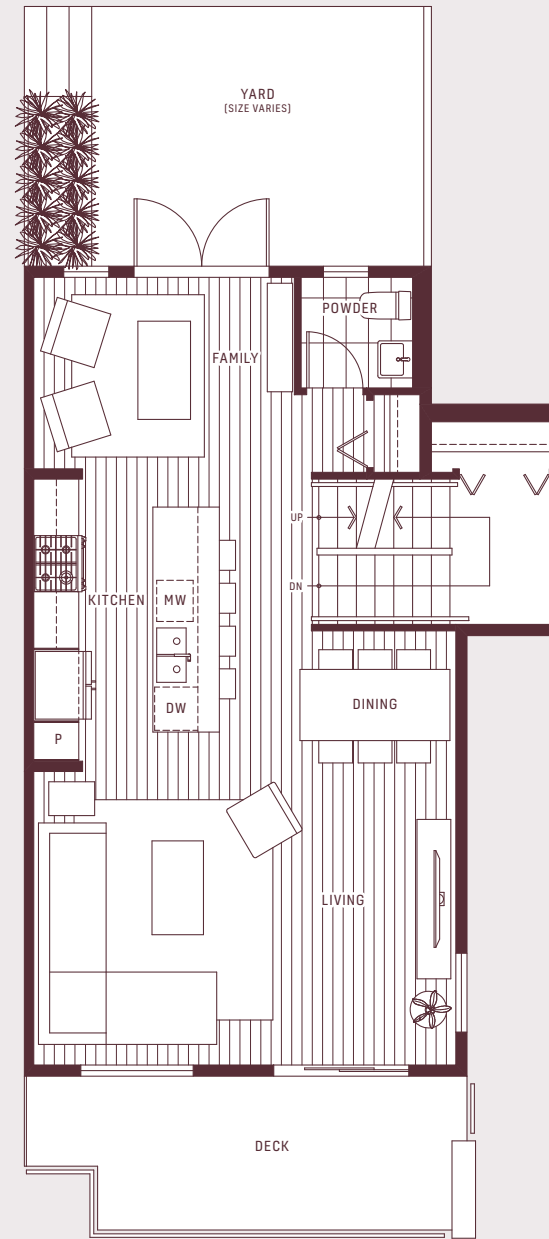

PLAN C3

4 BEDROOM
3.5 BATH

**4 BEDROOM
3.5 BATH**

INTERIOR
1,838 SQ.FT.

DECK
124 -131 SQ.FT.

TOTAL
1,962 -1,969 SQ.FT.

LOWER

MAIN

UPPER