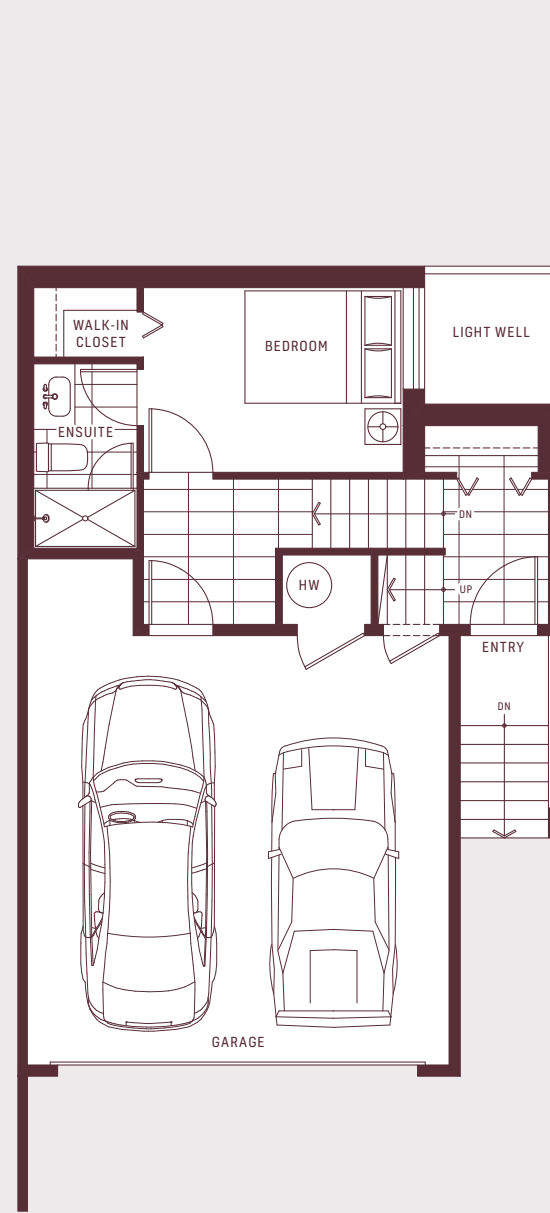

PLAN C3

4 BEDROOM
3.5 BATH

**4 BEDROOM
3.5 BATH**

INTERIOR
1,838 SQ.FT.

DECK
124 -131 SQ.FT.

TOTAL
1,962 -1,969 SQ.FT.

LOWER

MAIN

UPPER