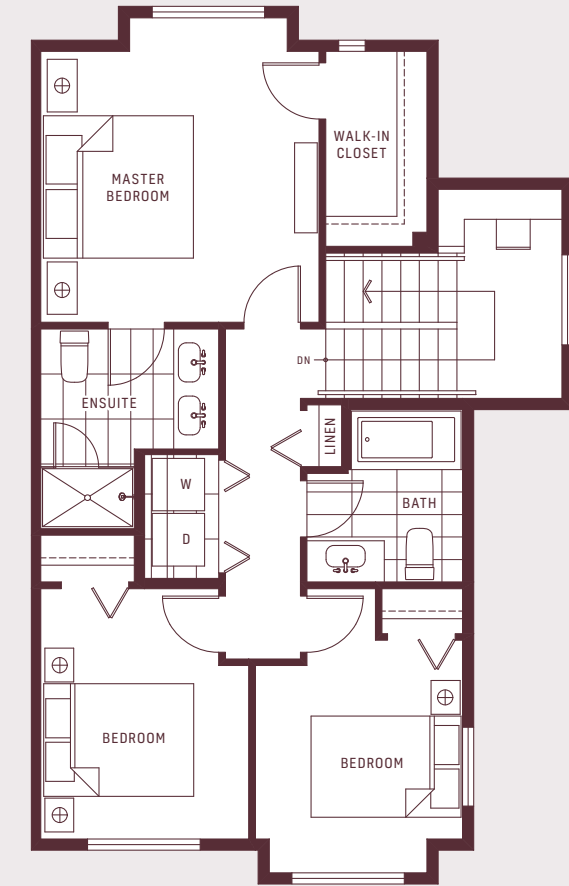

PLAN C3

4 BEDROOM
3.5 BATH

**4 BEDROOM
3.5 BATH**

INTERIOR
1,838 SQ.FT.

DECK
124 -131 SQ.FT.

TOTAL
1,962 -1,969 SQ.FT.

LOWER

MAIN

UPPER