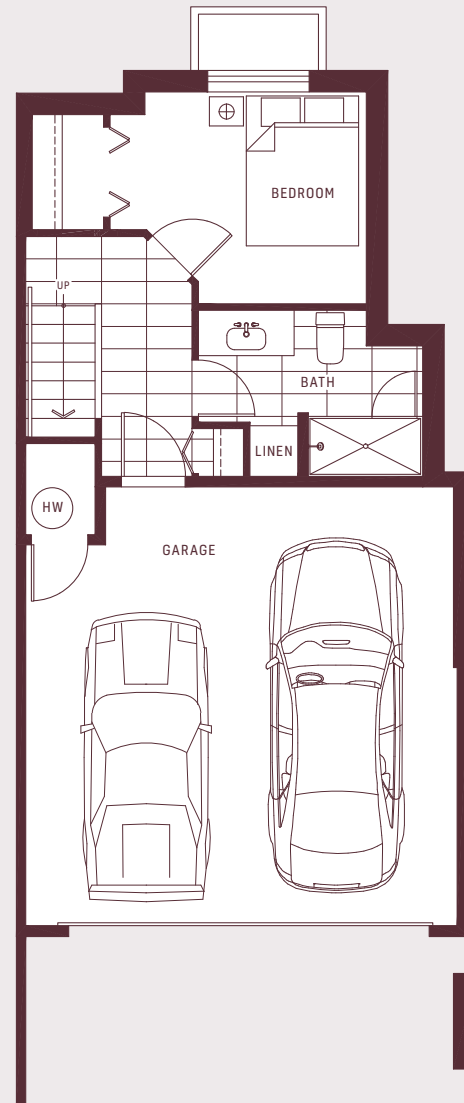

PLAN C2

4 BEDROOM
3.5 BATH

4 BEDROOM
3.5 BATH

INTERIOR
1,690 SQ.FT.

DECK
197 SQ.FT.

TOTAL
1,887 SQ.FT.

LOWER

MAIN

UPPER

C2