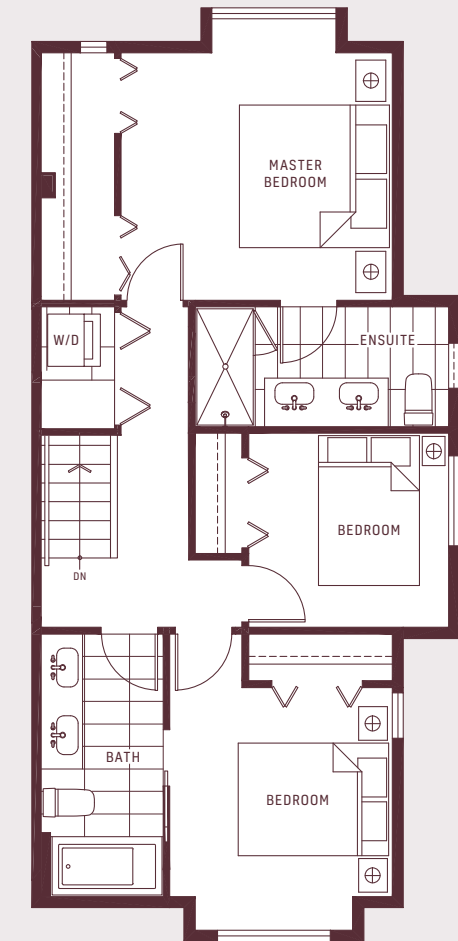

PLAN C2

4 BEDROOM
3.5 BATH

4 BEDROOM
3.5 BATH

INTERIOR
1,690 SQ.FT.

DECK
197 SQ.FT.

TOTAL
1,887 SQ.FT.

LOWER

MAIN

UPPER

C2