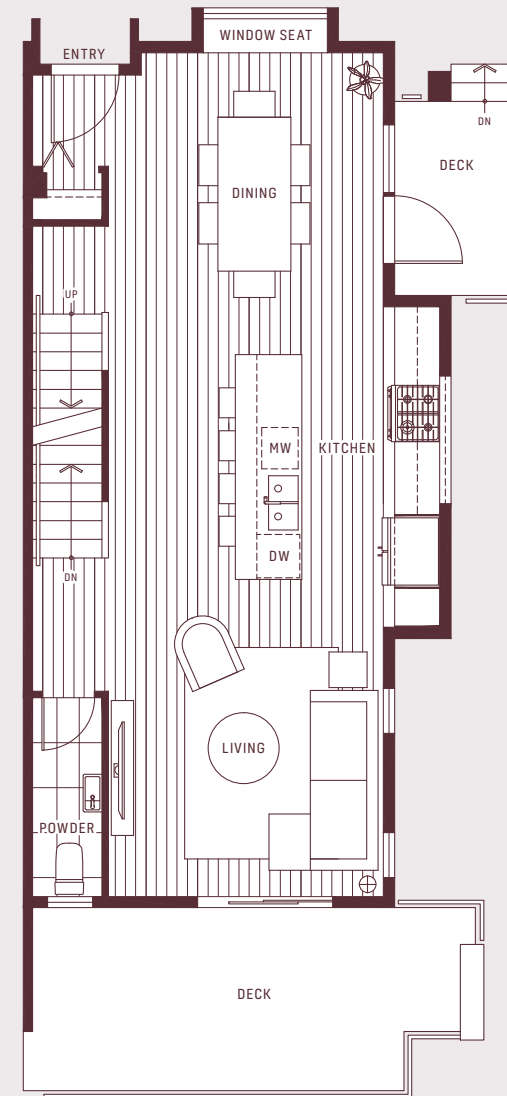

PLAN C2

4 BEDROOM
3.5 BATH

4 BEDROOM
3.5 BATH

INTERIOR
1,690 SQ.FT.

DECK
197 SQ.FT.

TOTAL
1,887 SQ.FT.

LOWER

MAIN

UPPER

C2