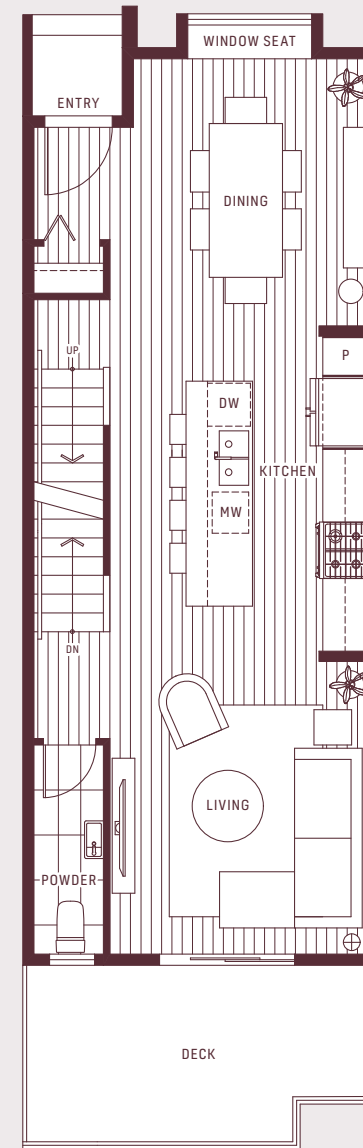

PLAN C1

4 BEDROOM
3.5 BATH

4 BEDROOM
3.5 BATH

INTERIOR
1,638 SQ.FT.

DECK
113 SQ.FT.

TOTAL
1,751 SQ.FT.

C1

LOWER

MAIN

UPPER