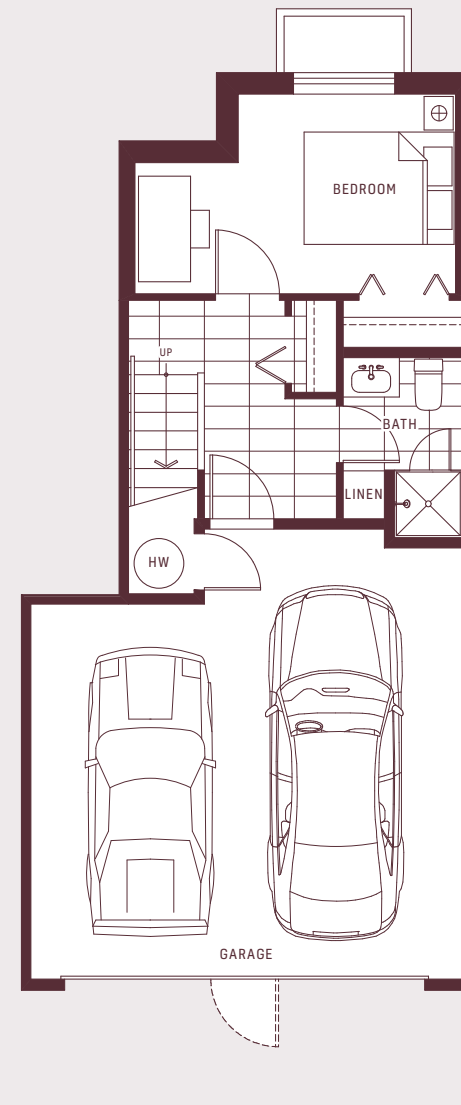

PLAN C1

4 BEDROOM
3.5 BATH

4 BEDROOM
3.5 BATH

INTERIOR
1,638 SQ.FT.

DECK
113 SQ.FT.

TOTAL
1,751 SQ.FT.

C1

LOWER

MAIN

UPPER