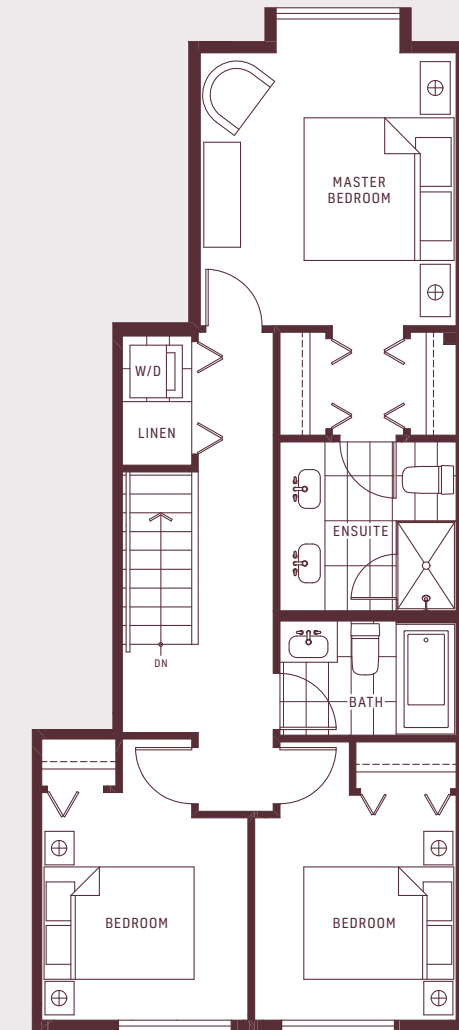

PLAN C1

4 BEDROOM
3.5 BATH

4 BEDROOM
3.5 BATH

INTERIOR
1,638 SQ.FT.

DECK
113 SQ.FT.

TOTAL
1,751 SQ.FT.

C1

LOWER

MAIN

UPPER